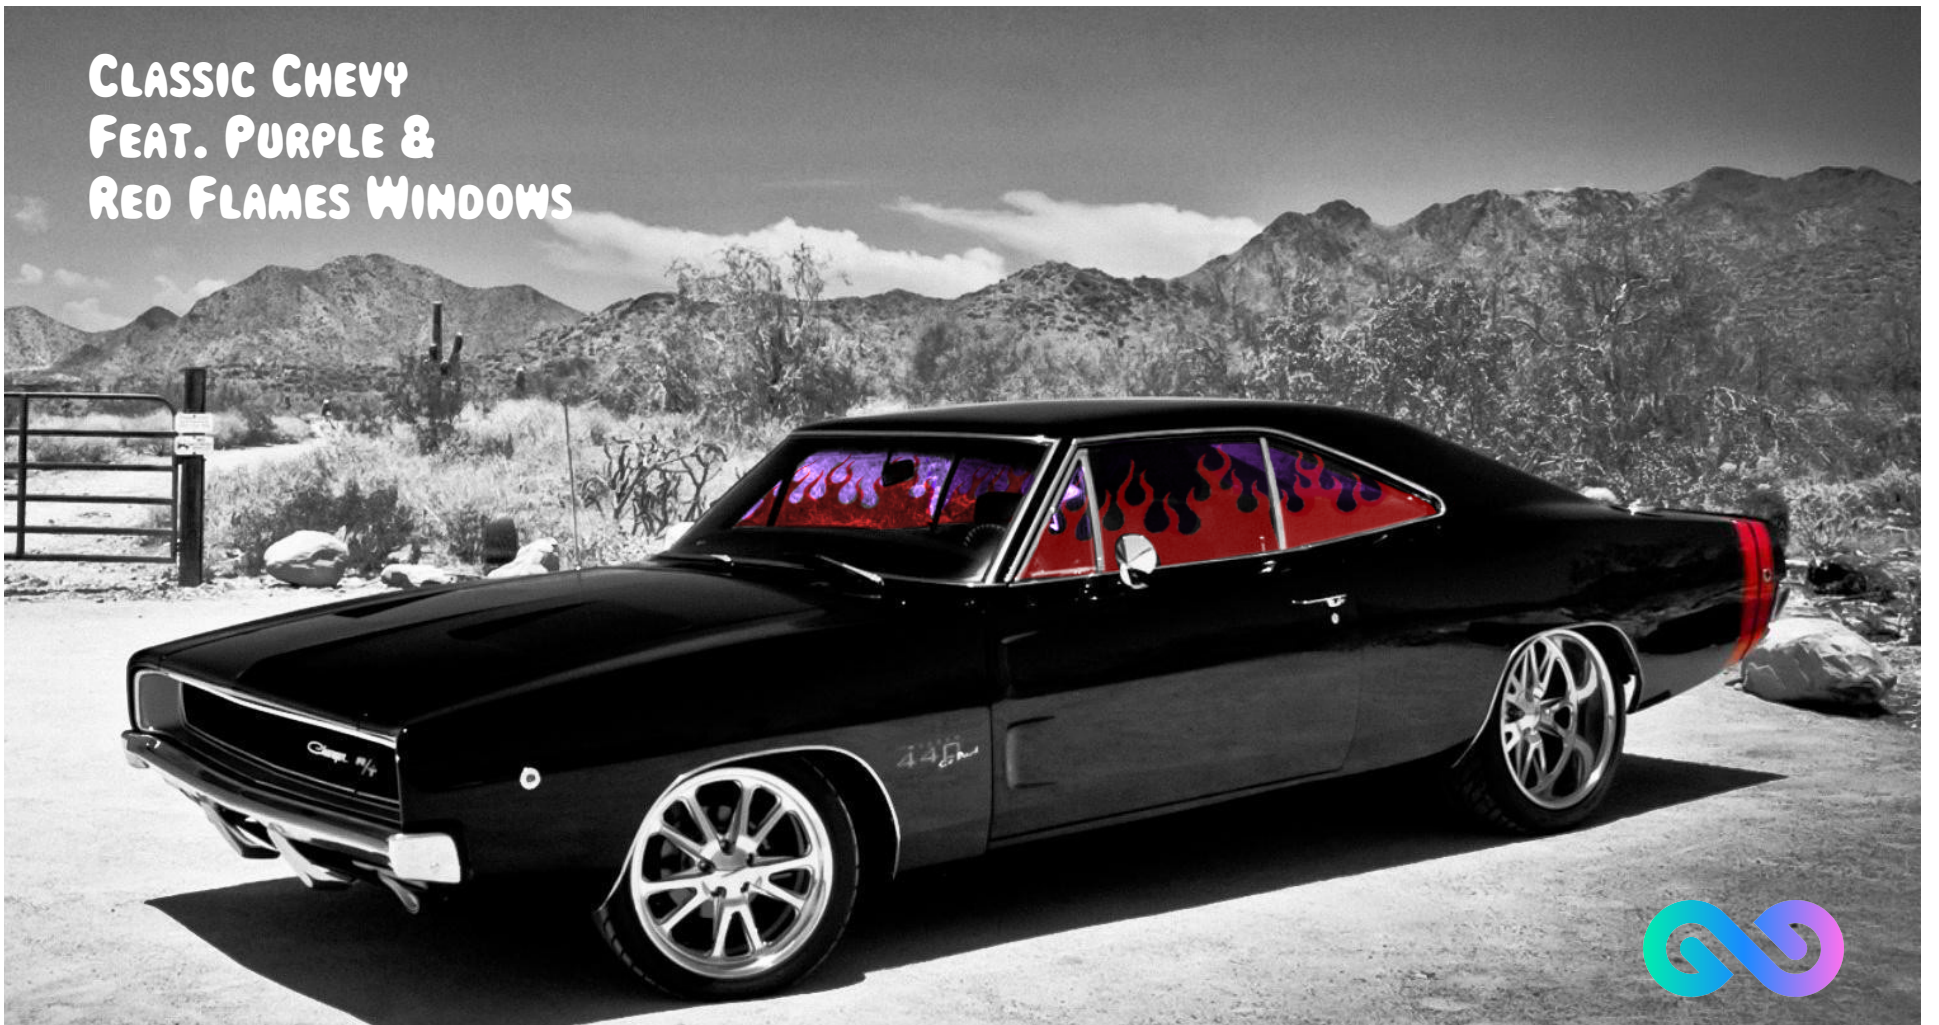

THESE CUSTOM PATTERNS ARE HAND CRAFTED
AND FITTED TO YOUR DESIGN.

**1965 FORD
MUSTANG FEAT.
BLUE AND WHITE STAR WINDOWS**

**1968 CHEVY CAMARO
FEAT. RED AND CLEAR STRIPES**

**1967 PLYMOUTH BARRACUDA
FEAT. MAGENTA & CHECKBOARD
WAVE WINDOWS**

1972 CHEVY NOVA FEAT. BLUE & CHECKERBOARD WINDOWS

1968 PLYMOUTH BARRACUDA
FEAT. RED, BLUE & YELLOW
"GOOD VIBES" WINDOWS

TESLA MODEL S

**1978 FORD BRONCO
FEAT. PINK & LIME WINDOWS**

CHEVY CAMARAO
FEAT. ORANGE &
YELLOW FLAMES WINDOWS

VINTAGE TRUCK
FEAT. BLACK, MAROON &
YELLOW FLAMES WINDOWS

**CLASSIC CHEVY
FEAT. PURPLE &
RED FLAMES WINDOWS**

**VOLKSWAGEN BUS FEAT. ORANGE
WINDOWS & PURPLE, LIME, PINK &
BLUE FLOWERS.**

1958 FORD THUNDERBIRD
FEAT. OZZY OSBOURNE